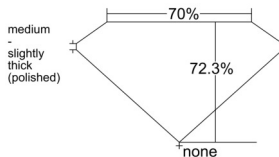

GIA®

FACSIMILE

GIA REPORT 2534844271

Verify this report at GIA.edu

GIA NATURAL DIAMOND DOSSIER®

October 29, 2025
GIA Report Number 2534844271
Shape and Cutting Style ..... Square Modified Brilliant
Measurements ..... 4.38 x 4.34 x 3.14 mm

GRADING RESULTS

Carat Weight ..... 0.50 carat
Color Grade I
Clarity Grade VS1

ADDITIONAL GRADING INFORMATION

Polish ..... Excellent
Symmetry ..... Very Good
Fluorescence ..... None
Clarity Characteristics ..... Cloud
Inscription(s): GIA 2534844271

PROPORTIONS

Profile not to actual proportions

GRADING SCALES

GIA COLOR SCALE		GIA CLARITY SCALE			
COLORLESS	D	VERY VERY SLIGHTLY INCLUDED	FLAWLESS		
	E		INTERNALLY FLAWLESS		
	F	VERY SLIGHTLY INCLUDED	VS₁		
	G		VS₂		
	H		VS₁		
	NEAR COLORLESS	I	SLIGHTLY INCLUDED	SI₁	
		J		SI₂	
		FAINT	K	INCLUDED	I₁
			L		I₂
			M		I₃
VERT LIGHT	N		LIGHT		
	O				
	P				
	Q				
	R