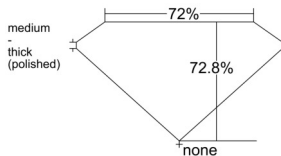

GIA®

FACSIMILE

GIA REPORT 2534845477

Verify this report at GIA.edu

GIA NATURAL DIAMOND DOSSIER®

October 31, 2025
GIA Report Number 2534845477
Shape and Cutting Style ..... Square Modified Brilliant
Measurements ..... 4.33 x 4.29 x 3.13 mm

GRADING RESULTS

Carat Weight ..... 0.47 carat
Color Grade ..... D
Clarity Grade SI1

ADDITIONAL GRADING INFORMATION

Polish ..... Very Good
Symmetry ..... Very Good
Fluorescence ..... None
Clarity Characteristics ..... Crystal
Inscription(s): GIA 2534845477

PROPORTIONS

Profile not to actual proportions

GRADING SCALES

GIA COLOR SCALE		GIA CLARITY SCALE			
COLORLESS	D	VERY VERY SLIGHTLY INCLUDED	FLAWLESS		
	E		INTERNALLY FLAWLESS		
	F		VVS₁		
	G		VVS₂		
	NEAR COLORLESS	H	VERY SLIGHTLY INCLUDED	VS₁	
		I		VS₂	
		FAINT	J	SLIGHTLY INCLUDED	SI₁
			K		SI₂
	L		I₁		
	VERT LIGHT		M	INCLUDED	I₂
N			I₃		
O					
P					
LIGHT	Q				
	R				
	S				
	T				
	U				
	Z