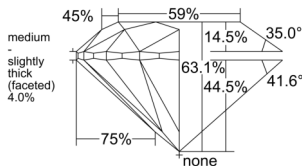

GIA®

FACSIMILE

GIA NATURAL DIAMOND DOSSIER®

October 29, 2025
GIA Report Number 2534852657
Shape and Cutting Style ..... Round Brilliant
Measurements ..... 5.58 - 5.65 x 3.54 mm

GRADING RESULTS

Carat Weight ..... 0.70 carat
Color Grade ..... G
Clarity Grade S11
Cut Grade ..... Excellent

ADDITIONAL GRADING INFORMATION

Polish ..... Excellent
Symmetry ..... Very Good
Fluorescence ..... None
Clarity Characteristics..... Crystal, Cloud, Feather
Inscription(s): GIA 2534852657

GIA REPORT 2534852657

Verify this report at GIA.edu

PROPORTIONS

Profile to actual proportions