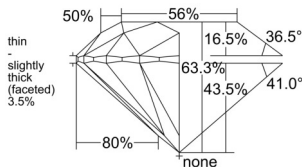

GIA®

FACSIMILE

GIA REPORT 2534863860

Verify this report at gia.edu

GIA NATURAL DIAMOND DOSSIER®

November 03, 2025
GIA Report Number 2534863860
Shape and Cutting Style ..... Round Brilliant
Measurements ..... 4.78 - 4.80 x 3.03 mm

GRADING RESULTS

Carat Weight ..... 0.43 carat
Color Grade ..... D
Clarity Grade VS1
Cut Grade ..... Excellent

ADDITIONAL GRADING INFORMATION

Polish ..... Excellent
Symmetry ..... Excellent
Fluorescence ..... Very Strong Blue
Clarity Characteristics ..... Crystal
Inscription(s): GIA 2534863860

PROPORTIONS

Profile to actual proportions