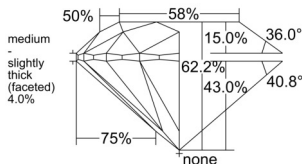

GIA®

FACSIMILE

GIA REPORT 2534875707

Verify this report at GIA.edu

GIA NATURAL DIAMOND DOSSIER™

November 10, 2025
GIA Report Number 2534875707
Shape and Cutting Style ..... Round Brilliant
Measurements ..... 5.66 - 5.70 x 3.54 mm

GRADING RESULTS

Carat Weight ..... 0.71 carat
Color Grade ..... D
Clarity Grade VVS1
Cut Grade ..... Excellent

ADDITIONAL GRADING INFORMATION

Polish ..... Excellent
Symmetry ..... Excellent
Fluorescence ..... None
Clarity Characteristics..... Pinpoint, Surface Graining
Inscription(s): GIA 2534875707

PROPORTIONS

Profile to actual proportions

GRADING SCALES

GIA COLOR SCALE

COLORLESS	D
	E
	F
	G
	H
	I
	J
NEAR COLORLESS	K
	L
FAIN	M
	N
	O
	P
VERY LIGHT	Q
	R
	S
	T
	U
	V
	W
	X
	Y
LIGHT	Z

GIA CLARITY SCALE

FLAWLESS	INTERNAL FLAWLESS	
		FLAWLESS
VERY VERY SLIGHTLY INCLUDED	VVS₁	
	VVS₂	
VERY SLIGHTLY INCLUDED	VS₁	
	VS₂	
SLIGHTLY INCLUDED	SI₁	
	SI₂	
INCLUDED	I₁	
	I₂	
	I₃	

GIA CUT SCALE

EXCELLENT
VERY GOOD
GOOD
FAIR
POOR