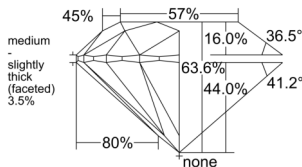

GIA®

FACSIMILE

GIA REPORT 2534895208

Verify this report at GIA.edu

GIA NATURAL DIAMOND DOSSIER®

November 03, 2025
GIA Report Number 2534895208
Shape and Cutting Style ..... Round Brilliant
Measurements ..... 5.30 - 5.35 x 3.39 mm

GRADING RESULTS

Carat Weight ..... 0.60 carat
Color Grade ..... F
Clarity Grade VS1
Cut Grade ..... Excellent

ADDITIONAL GRADING INFORMATION

Polish ..... Excellent
Symmetry ..... Very Good
Fluorescence ..... None
Clarity Characteristics ..... Cloud, Pinpoint
Inscription(s): GIA 2534895208

PROPORTIONS

Profile to actual proportions

GRADING SCALES

GIA COLOR SCALE

COLORLESS	D
	E
	F
	G
	H
	I
	J
NEAR COLORLESS	K
	L
Faint	M
	N
	O
	P
Very Light	Q
	R
	S
	T
	U
	V
	W
	X
	Y
Light	Z

GIA CLARITY SCALE

FLAWLESS	INTERNAL FLAWLESS	
		FLAWLESS
VERY VERY SLIGHTLY INCLUDED	VVS₁	
	VVS₂	
VERY SLIGHTLY INCLUDED	VS₁	
	VS₂	
SLIGHTLY INCLUDED	SI₁	
	SI₂	
INCLUDED	I₁	
	I₂	
	I₃	

GIA CUT SCALE

EXCELLENT
VERY GOOD
GOOD
FAIR
POOR