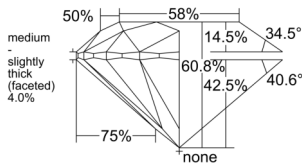

GIA®

FACSIMILE

GIA REPORT 2534906154

Verify this report at GIA.edu

GIA NATURAL DIAMOND DOSSIER®

November 25, 2025
GIA Report Number 2534906154
Shape and Cutting Style ..... Round Brilliant
Measurements ..... 4.55 - 4.57 x 2.77 mm

GRADING RESULTS

Carat Weight ..... 0.35 carat
Color Grade ..... H
Clarity Grade VS1
Cut Grade ..... Excellent

ADDITIONAL GRADING INFORMATION

Polish ..... Excellent
Symmetry ..... Excellent
Fluorescence ..... None
Clarity Characteristics ..... Crystal, Cloud, Pinpoint
Inscription(s): GIA 2534906154

PROPORTIONS

Profile to actual proportions

GRADING SCALES

GIA COLOR SCALE

COLOURLESS	D
	E
	F
	G
	H
	I
	J
NEAR COLOURLESS	K
	L
FAIN	M
	N
	O
	P
	Q
VERY LIGHT	R
	S
	T
	U
	V
	W
	X
	Y
LIGHT	Z

GIA CLARITY SCALE

FLAWLESS	INTERNAL FLAWLESS	
		FLAWLESS
VERY VERY SLIGHTLY INCLUDED	VVS₁	
	VVS₂	
VERY SLIGHTLY INCLUDED	VS₁	
	VS₂	
SLIGHTLY INCLUDED	SI₁	
	SI₂	
INCLUDED	I₁	
	I₂	
	I₃	

GIA CUT SCALE

EXCELLENT
VERY GOOD
GOOD
FAIR
POOR