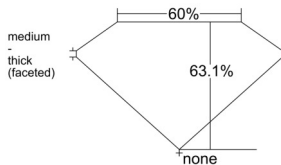

GIA®

FACSIMILE

GIA REPORT 2534939770

Verify this report at GIA.edu

GIA NATURAL DIAMOND DOSSIER®

November 07, 2025
GIA Report Number 2534939770
Shape and Cutting Style ..... Pear Brilliant
Measurements ..... 5.95 x 3.75 x 2.37 mm

GRADING RESULTS

Carat Weight ..... 0.31 carat
Color Grade ..... G
Clarity Grade VS1

ADDITIONAL GRADING INFORMATION

Polish ..... Excellent
Symmetry ..... Excellent
Fluorescence ..... None
Clarity Characteristics..... Crystal, Needle, Pinpoint
Inscription(s): GIA 2534939770

PROPORTIONS

Profile not to actual proportions

GRADING SCALES

GIA COLOR SCALE		GIA CLARITY SCALE			
COLORLESS	D	VERY VERY SLIGHTLY INCLUDED	FLAWLESS		
	E		INTERNALLY FLAWLESS		
	F	VERY SLIGHTLY INCLUDED	VVS₁		
	G		VVS₂		
	H		VS₁		
	NEAR COLORLESS	I	SLIGHTLY INCLUDED	VS₂	
		J		SI₁	
		FAINT	K	INCLUDED	SI₂
			L		I₁
			M		I₂
VERT LIGHT	N	LIGHT	I₃		
	O				
	P				
	Q				
	R