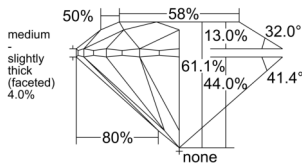

GIA®

FACSIMILE

GIA REPORT 2534941866

Verify this report at GIA.edu

GIA NATURAL DIAMOND DOSSIER®

November 08, 2025
GIA Report Number 2534941866
Shape and Cutting Style ..... Round Brilliant
Measurements ..... 5.78 - 5.81 x 3.54 mm

GRADING RESULTS

Carat Weight ..... 0.72 carat
Color Grade ..... J
Clarity Grade VS1
Cut Grade ..... Excellent

ADDITIONAL GRADING INFORMATION

Polish ..... Excellent
Symmetry ..... Excellent
Fluorescence ..... None
Clarity Characteristics..... Crystal, Cloud, Pinpoint
Inscription(s): GIA 2534941866

PROPORTIONS

Profile to actual proportions

GRADING SCALES

GIA COLOR SCALE	GIA CLARITY SCALE	GIA CUT SCALE	
D	FLAWLESS	EXCELLENT	
E	INTERNALLY FLAWLESS		
F		VVS₁	VERY GOOD
G	VVS₂		
H	VS₁	GOOD	
I	VS₂		
J	SI₁	FAIR	
K	SI₂		
L	I₁	POOR	
M	I₂		
N	I₃		
O			
P			
Q			
R			
S			
T			
U			
V			
W			
X			
Y			
Z