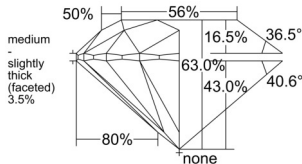

GIA®

FACSIMILE

GIA REPORT 2534942947

Verify this report at GIA.edu

GIA NATURAL DIAMOND DOSSIER®

November 07, 2025
GIA Report Number 2534942947
Shape and Cutting Style ..... Round Brilliant
Measurements ..... 5.61 - 5.66 x 3.55 mm

GRADING RESULTS

Carat Weight ..... 0.70 carat
Color Grade ..... G
Clarity Grade VS1
Cut Grade ..... Excellent

ADDITIONAL GRADING INFORMATION

Polish ..... Excellent
Symmetry ..... Excellent
Fluorescence ..... None
Clarity Characteristics ..... Cloud
Inscription(s): GIA 2534942947

PROPORTIONS

GRADING SCALES

GIA COLOR SCALE

COLORLESS	D
	E
	F
	G
	H
	I
	J
NEAR COLORLESS	K
	L
Faint	M
	N
	O
	P
Very Light	Q
	R
	S
	T
	U
	V
Light	W
	X
	Y
	Z

GIA CLARITY SCALE

FLAWLESS	INTERNAL FLAWLESS	
		FLAWLESS
VERY VERY SLIGHTLY INCLUDED	VVS₁	
	VVS₂	
VERY SLIGHTLY INCLUDED	VS₁	
	VS₂	
SLIGHTLY INCLUDED	SI₁	
	SI₂	
INCLUDED	I₁	
	I₂	
	I₃	

GIA CUT SCALE

EXCELLENT
VERY GOOD
GOOD
FAIR
POOR