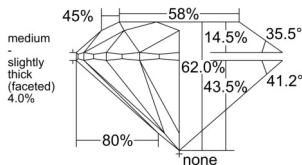

GIA®

FACSIMILE

GIA REPORT 2534991001

Verify this report at GIA.edu

GIA NATURAL DIAMOND DOSSIER®

November 14, 2025
GIA Report Number 2534991001
Shape and Cutting Style ..... Round Brilliant
Measurements ..... 4.58 - 4.59 x 2.84 mm

GRADING RESULTS

Carat Weight ..... 0.37 carat
Color Grade I
Clarity Grade VVS1
Cut Grade ..... Excellent

ADDITIONAL GRADING INFORMATION

Polish ..... Excellent
Symmetry ..... Excellent
Fluorescence ..... Faint
Clarity Characteristics ..... Pinpoint, Cloud
Inscription(s): GIA 2534991001

PROPORTIONS

GRADING SCALES

GIA COLOR SCALE	GIA CLARITY SCALE	GIA CUT SCALE	
D	FLAWLESS	EXCELLENT	
E	INTERNALLY FLAWLESS		
F		VVS₁	VERY GOOD
G	VVS₂		
H	VS₁	GOOD	
I	VS₂		
J	SI₁	FAIR	
K	SI₂		
L	I₁	POOR	
M	I₂		
N	I₃		
O			
P			
Q			
R			
S			
T			
U			
V			
W			
X			
Y			
Z