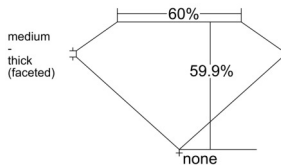

GIA®

FACSIMILE

GIA REPORT 2536079505

Verify this report at GIA.edu

GIA NATURAL DIAMOND DOSSIER®

August 08, 2025
GIA Report Number 2536079505
Shape and Cutting Style ..... Heart Brilliant
Measurements ..... 5.76 x 6.56 x 3.93 mm

GRADING RESULTS

Carat Weight ..... 0.90 carat
Color Grade ..... J
Clarity Grade SI1

ADDITIONAL GRADING INFORMATION

Polish ..... Excellent
Symmetry ..... Excellent
Fluorescence ..... None
Clarity Characteristics ..... Crystal, Cloud
Inscription(s): GIA 2536079505

PROPORTIONS

Profile not to actual proportions

GRADING SCALES

GIA COLOR SCALE		GIA CLARITY SCALE	
COLORLESS	D	VERY VERY SLIGHTLY INCLUDED	FLAWLESS
	E		INTERNALLY FLAWLESS
	F		VVS₁
	G		VVS₂
	H		VS₁
	I		VS₂
	J		SI₁
	K		SI₂
	L		I₁
	M		I₂
NEAR COLORLESS	N	SLIGHTLY INCLUDED	I₃
	O		
	P		
	Q		
FAINT	R		
	S		
	T		
	U		
VERT LIGHT	V		
	W		
	X		
	Y		
LIGHT	Z