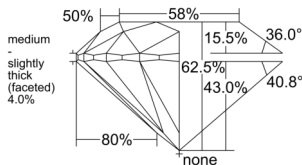

GIA®

FACSIMILE

GIA REPORT 2536083417

Verify this report at GIA.edu

GIA NATURAL DIAMOND DOSSIER®

August 12, 2025
GIA Report Number 2536083417
Shape and Cutting Style ..... Round Brilliant
Measurements ..... 5.62 - 5.66 x 3.53 mm

GRADING RESULTS

Carat Weight ..... 0.70 carat
Color Grade ..... F
Clarity Grade VS1
Cut Grade ..... Excellent

ADDITIONAL GRADING INFORMATION

Polish ..... Excellent
Symmetry ..... Excellent
Fluorescence ..... None
Clarity Characteristics ..... Crystal, Feather
Inscription(s): GIA 2536083417

PROPORTIONS

Profile to actual proportions