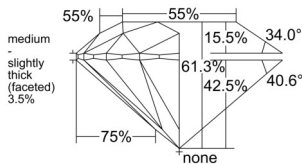

GIA®

FACSIMILE

GIA REPORT 2536104444

Verify this report at GIA.edu

GIA NATURAL DIAMOND DOSSIER®

August 12, 2025
GIA Report Number 2536104444
Shape and Cutting Style ..... Round Brilliant
Measurements ..... 5.11 - 5.12 x 3.14 mm

GRADING RESULTS

Carat Weight ..... 0.50 carat
Color Grade ..... F
Clarity Grade VS2
Cut Grade ..... Excellent

ADDITIONAL GRADING INFORMATION

Polish ..... Excellent
Symmetry ..... Excellent
Fluorescence ..... None
Clarity Characteristics ..... Cloud, Crystal
Inscription(s): GIA 2536104444

PROPORTIONS

Profile to actual proportions

GRADING SCALES

GIA COLOR SCALE

COLOURESS	D
	E
	F
	G
	H
	I
	J
NEAR COLOURESS	K
	L
FADING	M
	N
	O
	P
	Q
	R
	S
	T
	U
	V
	W
	X
	Y
LIGHT	Z

GIA CLARITY SCALE

FLAWLESS	VERY VERY SLIGHTLY INCLUDED	VS₁	VS₂	VS₁	VS₂	SLIGHTLY INCLUDED	SLIGHTLY INCLUDED	I₁	I₂	I₃		
											FLAWLESS	INTERNALLY FLAWLESS

GIA CUT SCALE

EXCELLENT
VERY GOOD
GOOD
FAIR
POOR