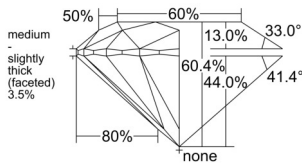

GIA®

FACSIMILE

GIA REPORT 2536184248

Verify this report at GIA.edu

GIA NATURAL DIAMOND DOSSIER®

August 22, 2025
GIA Report Number 2536184248
Shape and Cutting Style ..... Round Brilliant
Measurements ..... 4.34 - 4.36 x 2.62 mm

GRADING RESULTS

Carat Weight ..... 0.30 carat
Color Grade ..... F
Clarity Grade VS1
Cut Grade ..... Excellent

ADDITIONAL GRADING INFORMATION

Polish ..... Excellent
Symmetry ..... Excellent
Fluorescence ..... None
Clarity Characteristics ..... Crystal, Cloud, Pinpoint
Inspection(s): GIA 2536184248

PROPORTIONS

GRADING SCALES

GIA COLOR SCALE	GIA CLARITY SCALE	GIA CUT SCALE	
D	FLAWLESS	EXCELLENT	
E	INTERNALLY FLAWLESS		
F		VVS₁	VERY GOOD
G	VVS₂		
H	VS₁	GOOD	
I	VS₂		
J	SI₁	FAIR	
K	SI₂		
L	I₁	POOR	
M	I₂		
N	I₃		
O			
P			
Q			
R			
S			
T			
U			
V			
W			
X			
Y			
Z