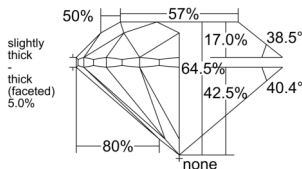

GIA®

FACSIMILE

GIA REPORT 2536192028

Verify this report at GIA.edu

GIA NATURAL DIAMOND DOSSIER®

August 22, 2025
GIA Report Number 2536192028
Shape and Cutting Style ..... Round Brilliant
Measurements ..... 4.81 - 4.82 x 3.10 mm

GRADING RESULTS

Carat Weight ..... 0.46 carat
Color Grade ..... H
Clarity Grade S11
Cut Grade ..... Very Good

ADDITIONAL GRADING INFORMATION

Polish ..... Excellent
Symmetry ..... Excellent
Fluorescence ..... None
Clarity Characteristics ..... Crystal, Cloud
Inscription(s): GIA 2536192028

PROPORTIONS

Profile to actual proportions