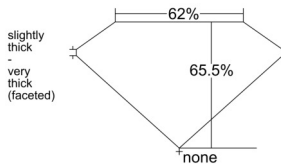

GIA®

FACSIMILE

GIA REPORT 2536192984

Verify this report at GIA.edu

GIA NATURAL DIAMOND DOSSIER®

August 22, 2025
GIA Report Number 2536192984
Shape and Cutting Style ..... Oval Brilliant
Measurements ..... 7.29 x 5.34 x 3.49 mm

GRADING RESULTS

Carat Weight ..... 0.90 carat
Color Grade ..... E
Clarity Grade VVS1

ADDITIONAL GRADING INFORMATION

Polish ..... Excellent
Symmetry ..... Very Good
Fluorescence ..... Strong Blue
Clarity Characteristics..... Pinpoint, Feather, Indented Natural
Inscription(s): GIA 2536192984

PROPORTIONS

Profile not to actual proportions

GRADING SCALES

GIA COLOR SCALE		GIA CLARITY SCALE			
COLORLESS	D	VERY VERY SLIGHTLY INCLUDED	FLAWLESS		
	E		INTERNALLY FLAWLESS		
	F	VERY SLIGHTLY INCLUDED	VVS₁		
	G		VVS₂		
	H		VS₁		
	NEAR COLORLESS	I	SLIGHTLY INCLUDED	VS₂	
		J		SI₁	
		FAINT	K	INCLUDED	SI₂
			L		I₁
			M		I₂
VERT LIGHT	N	LIGHT	I₃		
	O				
	P				
	Q				
	R