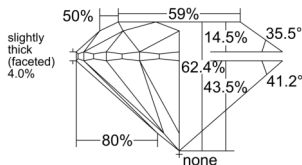

GIA®

FACSIMILE

GIA REPORT 2536197915

Verify this report at GIA.edu

GIA NATURAL DIAMOND DOSSIER®

August 23, 2025
GIA Report Number 2536197915
Shape and Cutting Style ..... Round Brilliant
Measurements ..... 6.02 - 6.06 x 3.77 mm

GRADING RESULTS

Carat Weight ..... 0.85 carat
Color Grade ..... G
Clarity Grade S11
Cut Grade ..... Excellent

ADDITIONAL GRADING INFORMATION

Polish ..... Excellent
Symmetry ..... Excellent
Fluorescence ..... None
Clarity Characteristics ..... Cloud, Crystal
Inscription(s): GIA 2536197915

PROPORTIONS

Profile to actual proportions