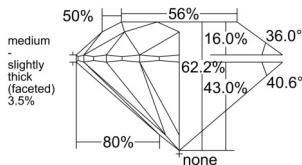

GIA®

FACSIMILE

GIA REPORT 2536227579

Verify this report at GIA.edu

GIA NATURAL DIAMOND DOSSIER®

August 26, 2025
GIA Report Number 2536227579
Shape and Cutting Style ..... Round Brilliant
Measurements ..... 4.74 - 4.76 x 2.96 mm

GRADING RESULTS

Carat Weight ..... 0.41 carat
Color Grade ..... H
Clarity Grade VVS1
Cut Grade ..... Excellent

ADDITIONAL GRADING INFORMATION

Polish ..... Excellent
Symmetry ..... Excellent
Fluorescence ..... None
Clarity Characteristics ..... Pinpoint
Inscription(s): GIA 2536227579

PROPORTIONS

GRADING SCALES

GIA COLOR SCALE

COLORLESS	D
	E
	F
	G
	H
	I
	J
NEAR COLORLESS	K
	L
FAIN	M
	N
	O
	P
VERY LIGHT	Q
	R
	S
	T
	U
	V
	W
	X
	Y
LIGHT	Z

GIA CLARITY SCALE

FLAWLESS	INTERNAL FLAWLESS	
		FLAWLESS
VERY VERY SLIGHTLY INCLUDED	VVS₁	
	VVS₂	
VERY SLIGHTLY INCLUDED	VS₁	
	VS₂	
SLIGHTLY INCLUDED	SI₁	
	SI₂	
INCLUDED	I₁	
	I₂	
	I₃	

GIA CUT SCALE

EXCELLENT
VERY GOOD
GOOD
FAIR
POOR