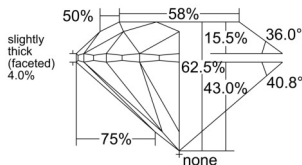

GIA®

FACSIMILE

GIA REPORT 2536229578

Verify this report at GIA.edu

GIA NATURAL DIAMOND DOSSIER®

August 29, 2025
GIA Report Number 2536229578
Shape and Cutting Style ..... Round Brilliant
Measurements ..... 5.32 - 5.36 x 3.34 mm

GRADING RESULTS

Carat Weight ..... 0.60 carat
Color Grade ..... E
Clarity Grade VS1
Cut Grade ..... Excellent

ADDITIONAL GRADING INFORMATION

Polish ..... Excellent
Symmetry ..... Very Good
Fluorescence ..... None
Clarity Characteristics..... Crystal, Needle, Pinpoint, Cloud
Inscription(s): GIA 2536229578

PROPORTIONS

Profile to actual proportions