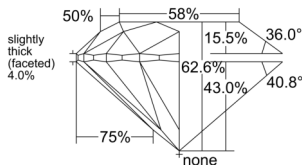

GIA®

FACSIMILE

GIA REPORT 2536229919

Verify this report at GIA.edu

GIA NATURAL DIAMOND DOSSIER®

August 28, 2025
GIA Report Number 2536229919
Shape and Cutting Style ..... Round Brilliant
Measurements ..... 5.85 - 5.92 x 3.68 mm

GRADING RESULTS

Carat Weight ..... 0.80 carat
Color Grade ..... F
Clarity Grade VS1
Cut Grade ..... Excellent

ADDITIONAL GRADING INFORMATION

Polish ..... Excellent
Symmetry ..... Very Good
Fluorescence ..... None
Clarity Characteristics..... Crystal, Feather, Needle, Pinpoint
Inscription(s): GIA 2536229919

PROPORTIONS

Profile to actual proportions