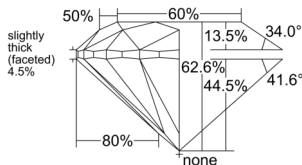

GIA®

FACSIMILE

GIA NATURAL DIAMOND DOSSIER®

August 26, 2025
GIA Report Number 2536233693
Shape and Cutting Style ..... Round Brilliant
Measurements ..... 5.02 - 5.06 x 3.15 mm

GRADING RESULTS

Carat Weight ..... 0.50 carat
Color Grade ..... H
Clarity Grade VVS1
Cut Grade ..... Excellent

ADDITIONAL GRADING INFORMATION

Polish ..... Excellent
Symmetry ..... Excellent
Fluorescence ..... None
Clarity Characteristics ..... Pinpoint, Feather
Inscription(s): GIA 2536233693

GIA REPORT 2536233693

Verify this report at GIA.edu

PROPORTIONS

Profile to actual proportions