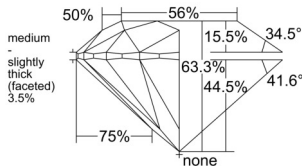

GIA®

FACSIMILE

GIA REPORT 2536234498

Verify this report at GIA.edu

GIA NATURAL DIAMOND DOSSIER®

August 28, 2025
GIA Report Number 2536234498
Shape and Cutting Style ..... Round Brilliant
Measurements ..... 5.03 - 5.06 x 3.19 mm

GRADING RESULTS

Carat Weight ..... 0.50 carat
Color Grade ..... G
Clarity Grade VVS1
Cut Grade ..... Excellent

ADDITIONAL GRADING INFORMATION

Polish ..... Excellent
Symmetry ..... Excellent
Fluorescence ..... None
Clarity Characteristics..... Cloud, Pinpoint, Indented Natural
Inscription(s): GIA 2536234498

PROPORTIONS

Profile to actual proportions

GRADING SCALES

GIA COLOR SCALE

COLOREDNESS	D
	E
	F
	G
	H
	I
	J
NEAR COLORLESS	K
	L
FAIN	M
	N
	O
	P
	Q
VERY LIGHT	R
	S
	T
	U
	V
	W
	X
	Y
LIGHT	Z

GIA CLARITY SCALE

FLAWLESS	INTERNAL FLAWLESS	
		FLAWLESS
VERY VERY SLIGHTLY INCLUDED	VVS₁	
	VVS₂	
VERY SLIGHTLY INCLUDED	VS₁	
	VS₂	
SLIGHTLY INCLUDED	SI₁	
	SI₂	
INCLUDED	I₁	
	I₂	
	I₃	

GIA CUT SCALE

EXCELLENT
VERY GOOD
GOOD
FAIR
POOR