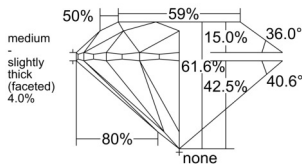

GIA®

FACSIMILE

GIA REPORT 2536238304

Verify this report at GIA.edu

GIA NATURAL DIAMOND DOSSIER®

August 28, 2025
GIA Report Number 2536238304
Shape and Cutting Style ..... Round Brilliant
Measurements ..... 5.38 - 5.42 x 3.33 mm

GRADING RESULTS

Carat Weight ..... 0.61 carat
Color Grade I
Clarity Grade VS2
Cut Grade ..... Excellent

ADDITIONAL GRADING INFORMATION

Polish ..... Excellent
Symmetry ..... Excellent
Fluorescence ..... None
Clarity Characteristics ..... Crystal
Inscription(s): GIA 2536238304

PROPORTIONS

Profile to actual proportions

GRADING SCALES

GIA COLOR SCALE

COLORED	D
	E
	F
	G
	H
	I
	J
NEAR COLORLESS	K
	L
Faint	M
	N
	O
	P
	Q
	R
	S
	T
	U
	V
	W
	X
	Y
Light	Z

GIA CLARITY SCALE

FLAWLESS	VERY VERY SLIGHTLY INCLUDED	VS₁	VS₂	SI₁	SI₂	I₁	I₂	I₃			
									VERY SLIGHTLY INCLUDED	SLIGHTLY INCLUDED	INCLUDED

GIA CUT SCALE

EXCELLENT
VERY GOOD
GOOD
FAIR
POOR