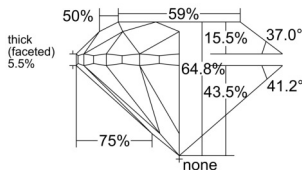

GIA®

FACSIMILE

GIA REPORT 2536275321

Verify this report at GIA.edu

GIA NATURAL DIAMOND DOSSIER®

September 02, 2025
GIA Report Number 2536275321
Shape and Cutting Style ..... Round Brilliant
Measurements ..... 4.94 - 4.97 x 3.21 mm

GRADING RESULTS

Carat Weight ..... 0.51 carat
Color Grade ..... H
Clarity Grade VS1
Cut Grade ..... Very Good

ADDITIONAL GRADING INFORMATION

Polish ..... Excellent
Symmetry ..... Excellent
Fluorescence ..... None
Clarity Characteristics ..... Crystal, Cloud
Inscription(s): GIA 2536275321

PROPORTIONS

Profile to actual proportions