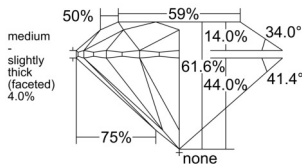

GIA®

FACSIMILE

GIA NATURAL DIAMOND DOSSIER®

September 10, 2025
GIA Report Number 2536292449
Shape and Cutting Style ..... Round Brilliant
Measurements ..... 4.28 - 4.32 x 2.65 mm

GRADING RESULTS

Carat Weight ..... 0.30 carat
Color Grade ..... F
Clarity Grade VVS1
Cut Grade ..... Excellent

ADDITIONAL GRADING INFORMATION

Polish ..... Excellent
Symmetry ..... Very Good
Fluorescence ..... Faint
Clarity Characteristics ..... Cloud, Cavity
Inscription(s): GIA 2536292449

GIA REPORT 2536292449

Verify this report at GIA.edu

PROPORTIONS

Profile to actual proportions