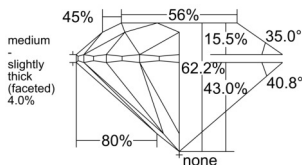

GIA®

FACSIMILE

GIA REPORT 2536298204

Verify this report at GIA.edu

GIA NATURAL DIAMOND DOSSIER®

September 02, 2025
GIA Report Number 2536298204
Shape and Cutting Style ..... Round Brilliant
Measurements ..... 5.52 - 5.55 x 3.44 mm

GRADING RESULTS

Carat Weight ..... 0.65 carat
Color Grade ..... E
Clarity Grade VS1
Cut Grade ..... Excellent

ADDITIONAL GRADING INFORMATION

Polish ..... Excellent
Symmetry ..... Excellent
Fluorescence ..... Medium Blue
Clarity Characteristics ..... Crystal, Pinpoint
Inscription(s): GIA 2536298204

PROPORTIONS

Profile to actual proportions