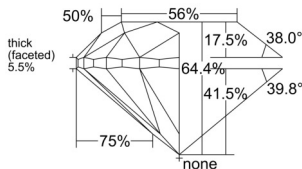

GIA®

FACSIMILE

GIA REPORT 2536357967

Verify this report at GIA.edu

GIA NATURAL DIAMOND DOSSIER®

September 10, 2025
GIA Report Number 2536357967
Shape and Cutting Style ..... Round Brilliant
Measurements ..... 5.49 - 5.55 x 3.56 mm

GRADING RESULTS

Carat Weight ..... 0.70 carat
Color Grade ..... H
Clarity Grade VS1
Cut Grade ..... Very Good

ADDITIONAL GRADING INFORMATION

Polish ..... Excellent
Symmetry ..... Very Good
Fluorescence ..... Strong Blue
Clarity Characteristics ..... Crystal, Cloud
Inscription(s): GIA 2536357967

PROPORTIONS

Profile to actual proportions

GRADING SCALES

GIA COLOR SCALE

COLORESS	D
	E
	F
	G
	H
	I
NEAR COLORESS	J
	K
	L
FAIN	M
	N
	O
	P
	Q
	R
	S
	T
	U
	V
	W
	X
	Y
LIGHT	Z

GIA CLARITY SCALE

VERY VERY SLIGHTLY INCLUDED	FLAWLESS
	INTERNALLY FLAWLESS
VERY SLIGHTLY INCLUDED	VVS₁
	VVS₂
SLIGHTLY INCLUDED	VS₁
	VS₂
INCLUDED	SI₁
	SI₂
INCLUDED	I₁
	I₂
	I₃

GIA CUT SCALE

EXCELLENT
VERY GOOD
GOOD
FAIR
POOR