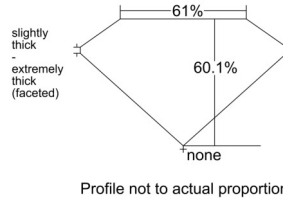

GIA®

FACSIMILE

GIA REPORT 2536361871

Verify this report at GIA.edu

GIA NATURAL DIAMOND DOSSIER®

September 09, 2025
GIA Report Number 2536361871
Shape and Cutting Style ..... Heart Brilliant
Measurements ..... 4.64 x 5.54 x 3.33 mm

GRADING RESULTS

Carat Weight ..... 0.51 carat
Color Grade ..... E
Clarity Grade VS2

ADDITIONAL GRADING INFORMATION

Polish ..... Excellent
Symmetry ..... Excellent
Fluorescence ..... None
Clarity Characteristics..... Crystal, Feather, Needle
Inscription(s): GIA 2536361871

PROPORTIONS

GRADING SCALES

GIA COLOR SCALE		GIA CLARITY SCALE		
COLORLESS	D	VERY VERY SLIGHTLY INCLUDED	FLAWLESS	
	E		INTERNALLY FLAWLESS	
	F		VVS₁	
	G		VVS₂	
	NEAR COLORLESS	H	VERY SLIGHTLY INCLUDED	VS₁
		I		VS₂
		J	SLIGHTLY INCLUDED	I₁
		K		I₂
		L		I₃
		M		
FAINT	N			
	O			
	P			
	Q			
	R			
	S			
	T			
	U			
VERT LIGHT	V			
	W			
	X			
	Y			
LIGHT	Z