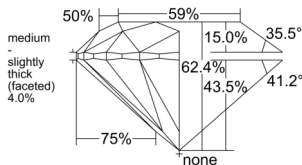

GIA®

FACSIMILE

GIA REPORT 2536365416

Verify this report at GIA.edu

GIA NATURAL DIAMOND DOSSIER®

September 10, 2025
GIA Report Number 2536365416
Shape and Cutting Style ..... Round Brilliant
Measurements ..... 5.66 - 5.69 x 3.54 mm

GRADING RESULTS

Carat Weight ..... 0.70 carat
Color Grade I
Clarity Grade VS2
Cut Grade ..... Excellent

ADDITIONAL GRADING INFORMATION

Polish ..... Excellent
Symmetry ..... Excellent
Fluorescence ..... None
Clarity Characteristics ..... Crystal
Inscription(s): GIA 2536365416

PROPORTIONS

GRADING SCALES

GIA COLOR SCALE	GIA CLARITY SCALE	GIA CUT SCALE	
D	FLAWLESS	EXCELLENT	
E	INTERNALLY FLAWLESS		
F		VVS₁	VERY GOOD
G	VVS₂		
H	VS₁	GOOD	
I	VS₂		
J	SI₁	FAIR	
K	SI₂		
L	I₁	POOR	
M	I₂		
N	I₃		
O			
P			
Q			
R			
S			
T			
U			
V			
W			
X			
Y			
Z