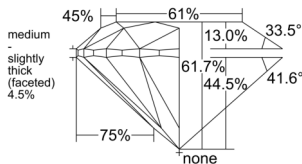

GIA®

FACSIMILE

GIA REPORT 2536393634

Verify this report at GIA.edu

GIA NATURAL DIAMOND DOSSIER®

September 12, 2025
GIA Report Number 2536393634
Shape and Cutting Style ..... Round Brilliant
Measurements ..... 5.07 - 5.11 x 3.14 mm

GRADING RESULTS

Carat Weight ..... 0.50 carat
Color Grade ..... F
Clarity Grade VVS1
Cut Grade ..... Excellent

ADDITIONAL GRADING INFORMATION

Polish ..... Excellent
Symmetry ..... Very Good
Fluorescence ..... Strong Blue
Clarity Characteristics..... Pinpoint, Indented Natural
Inscription(s): GIA 2536393634

PROPORTIONS

Profile to actual proportions