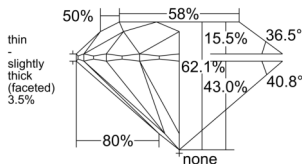

GIA®

FACSIMILE

GIA REPORT 2536394828

Verify this report at GIA.edu

GIA NATURAL DIAMOND DOSSIER®

September 13, 2025
GIA Report Number 2536394828
Shape and Cutting Style ..... Round Brilliant
Measurements ..... 5.66 - 5.68 x 3.52 mm

GRADING RESULTS

Carat Weight ..... 0.70 carat
Color Grade ..... E
Clarity Grade VS1
Cut Grade ..... Excellent

ADDITIONAL GRADING INFORMATION

Polish ..... Excellent
Symmetry ..... Excellent
Fluorescence ..... None
Clarity Characteristics ..... Cloud, Feather, Needle
Inscription(s): GIA 2536394828

PROPORTIONS

GRADING SCALES

GIA COLOR SCALE

COLORLESS	D
	E
	F
	G
	H
	I
	J
NEAR COLORLESS	K
	L
Faint	M
	N
	O
	P
Very Light	Q
	R
	S
	T
	U
	V
Light	W
	X
	Y
	Z

GIA CLARITY SCALE

FLAWLESS	INTERNAL FLAWLESS	
		EXCELLENT
VERY VERY SLIGHTLY INCLUDED	VVS₁	
	VVS₂	
VERY SLIGHTLY INCLUDED	VS₁	
	VS₂	
SLIGHTLY INCLUDED	SI₁	
	SI₂	
INCLUDED	I₁	
	I₂	
	I₃	

GIA CUT SCALE

EXCELLENT
VERY GOOD
GOOD
FAIR
POOR