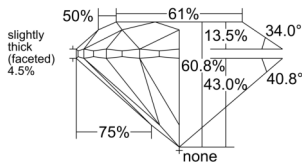

GIA®

FACSIMILE

GIA REPORT 2536428448

Verify this report at GIA.edu

GIA NATURAL DIAMOND DOSSIER®

September 16, 2025
GIA Report Number 2536428448
Shape and Cutting Style ..... Round Brilliant
Measurements ..... 5.67 - 5.70 x 3.45 mm

GRADING RESULTS

Carat Weight ..... 0.70 carat
Color Grade ..... G
Clarity Grade VS1
Cut Grade ..... Excellent

ADDITIONAL GRADING INFORMATION

Polish ..... Excellent
Symmetry ..... Excellent
Fluorescence ..... Medium Blue
Clarity Characteristics..... Feather, Indented Natural, Pinpoint
Inscription(s): GIA 2536428448

PROPORTIONS

Profile to actual proportions

GRADING SCALES

GIA COLOR SCALE	GIA CLARITY SCALE	GIA CUT SCALE	
D	FLAWLESS	EXCELLENT	
E	INTERNALLY FLAWLESS		
F		VVS₁	VERY GOOD
G	VVS₂		
H	VS₁	GOOD	
I	VS₂		
J	SI₁	FAIR	
K	SI₂		
L	I₁	POOR	
M	I₂		
N	I₃		
O			
P			
Q			
R			
S			
T			
U			
V			
W			
X			
Y			
Z