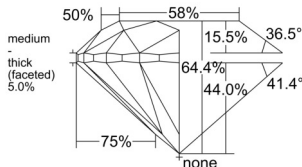

GIA®

FACSIMILE

GIA REPORT 2536432601

Verify this report at GIA.edu

GIA NATURAL DIAMOND DOSSIER®

September 15, 2025
GIA Report Number 2536432601
Shape and Cutting Style ..... Round Brilliant
Measurements ..... 5.56 - 5.59 x 3.59 mm

GRADING RESULTS

Carat Weight ..... 0.70 carat
Color Grade ..... D
Clarity Grade VS1
Cut Grade ..... Very Good

ADDITIONAL GRADING INFORMATION

Polish ..... Excellent
Symmetry ..... Very Good
Fluorescence ..... None
Clarity Characteristics..... Cloud, Crystal, Pinpoint
Inscription(s): GIA 2536432601

PROPORTIONS

Profile to actual proportions