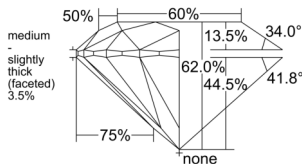

GIA®

FACSIMILE

GIA NATURAL DIAMOND DOSSIER®

October 08, 2025
GIA Report Number 2536471665
Shape and Cutting Style ..... Round Brilliant
Measurements ..... 4.72 - 4.74 x 2.93 mm

GRADING RESULTS

Carat Weight ..... 0.40 carat
Color Grade ..... F
Clarity Grade VVS1
Cut Grade ..... Excellent

ADDITIONAL GRADING INFORMATION

Polish ..... Excellent
Symmetry ..... Excellent
Fluorescence ..... Medium Blue
Clarity Characteristics ..... Pinpoint
Inscription(s): GIA 2536471665

GIA REPORT 2536471665

Verify this report at GIA.edu

PROPORTIONS

Profile to actual proportions