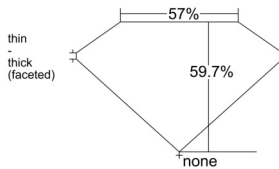

GIA®

FACSIMILE

GIA REPORT 2536492023

Verify this report at GIA.edu

GIA NATURAL DIAMOND DOSSIER®

September 20, 2025
GIA Report Number 2536492023
Shape and Cutting Style ..... Heart Brilliant
Measurements ..... 5.75 x 6.46 x 3.86 mm

GRADING RESULTS

Carat Weight ..... 0.83 carat
Color Grade ..... H
Clarity Grade VVS2

ADDITIONAL GRADING INFORMATION

Polish ..... Excellent
Symmetry ..... Very Good
Fluorescence ..... None
Clarity Characteristics ..... Pinpoint
Inscription(s): GIA 2536492023

PROPORTIONS

Profile not to actual proportions

GRADING SCALES

GIA COLOR SCALE		GIA CLARITY SCALE			
COLORLESS	D	VERY VERY SLIGHTLY INCLUDED	FLAWLESS		
	E		INTERNALLY FLAWLESS		
	F	VERY SLIGHTLY INCLUDED	VVS₁		
	G		VVS₂		
	H		VS₁		
	NEAR COLORLESS	I	SLIGHTLY INCLUDED	VS₂	
		J		SI₁	
		FAINT	K	INCLUDED	SI₂
			L		I₁
			M		I₂
VERT LIGHT	N	LIGHT	I₃		
	O				
	P				
	Q				
	R