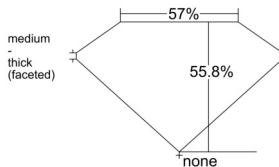

GIA®

FACSIMILE

GIA REPORT 2536493013

Verify this report at GIA.edu

GIA NATURAL DIAMOND DOSSIER®

September 24, 2025
GIA Report Number 2536493013
Shape and Cutting Style ..... Heart Brilliant
Measurements ..... 5.24 x 5.70 x 3.19 mm

GRADING RESULTS

Carat Weight ..... 0.53 carat
Color Grade L
Clarity Grade VVS1

ADDITIONAL GRADING INFORMATION

Polish ..... Excellent
Symmetry ..... Excellent
Fluorescence ..... None
Clarity Characteristics ..... Feather
Inscription(s): GIA 2536493013

PROPORTIONS

Profile not to actual proportions

GRADING SCALES

GIA COLOR SCALE		GIA CLARITY SCALE			
COLORLESS	D	VERY VERY SLIGHTLY INCLUDED	FLAWLESS		
	E		INTERNALLY FLAWLESS		
	F	VERY SLIGHTLY INCLUDED	VVS₁		
	G		VVS₂		
	H		VS₁		
	NEAR COLORLESS	I	SLIGHTLY INCLUDED	VS₂	
		J		SI₁	
		FAINT	K	INCLUDED	SI₂
			L		I₁
			M		I₂
VERY LIGHT	N	LIGHT	I₃		
	O				
	P				
	Q				
	R				
	S				
LIGHT	T				
	U				
	V				
	W				
X					
Y					
Z