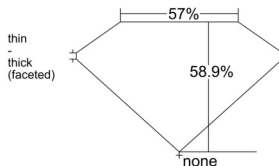

GIA®

FACSIMILE

GIA REPORT 2536515956

Verify this report at GIA.edu

GIA NATURAL DIAMOND DOSSIER®

September 23, 2025
GIA Report Number 2536515956
Shape and Cutting Style ..... Heart Brilliant
Measurements ..... 5.64 x 6.52 x 3.84 mm

GRADING RESULTS

Carat Weight ..... 0.81 carat
Color Grade ..... G
Clarity Grade VS1

ADDITIONAL GRADING INFORMATION

Polish ..... Excellent
Symmetry ..... Excellent
Fluorescence ..... None
Clarity Characteristics..... Crystal, Feather, Cloud, Needle
Inscription(s): GIA 2536515956

PROPORTIONS

Profile not to actual proportions

GRADING SCALES

GIA COLOR SCALE		GIA CLARITY SCALE	
COLORLESS	D	VERY VERY SLIGHTLY INCLUDED	FLAWLESS
	E		INTERNALLY FLAWLESS
	F		VVS₁
	G		VVS₂
	H		VS₁
	I		VS₂
	J		SI₁
	K		SI₂
	L		I₁
	M		I₂
NEAR COLORLESS	N	SLIGHTLY INCLUDED	I₃
	O		
	P		
	Q		
FAINT	R		
	S		
	T		
	U		
VERT LIGHT	V		
	W		
	X		
	Y		
LIGHT	Z