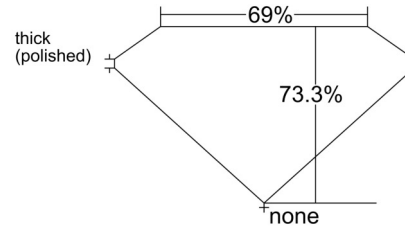

GIA NATURAL DIAMOND GRADING REPORT

October 30, 2025
 GIA Report Number 2536536243
 Shape and Cutting Style Square Modified Brilliant
 Measurements 5.52 x 5.38 x 3.94 mm

GRADING RESULTS

Carat Weight 1.02 carat
 Color Grade I
 Clarity Grade VS2

ADDITIONAL GRADING INFORMATION

Polish Excellent
 Symmetry Excellent
 Fluorescence None
 Inscription(s): GIA 2536536243
 Comments: Pinpoints are not shown.

PROPORTIONS

Profile not to actual proportions

CLARITY CHARACTERISTICS

KEY TO SYMBOLS*

- Cloud
- Crystal
- Feather
- Needle

* Red symbols denote internal characteristics (inclusions). Green or black symbols denote external characteristics (blemishes). Diagram is an approximate representation of the diamond, and symbols shown indicate type, position, and approximate size of clarity characteristics. All clarity characteristics may not be shown. Details of finish are not shown.