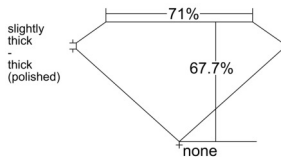

GIA®

FACSIMILE

GIA REPORT 2536554687

Verify this report at GIA.edu

GIA NATURAL DIAMOND DOSSIER®

September 26, 2025
GIA Report Number 2536554687
Shape and Cutting Style ..... Square Modified Brilliant
Measurements ..... 4.97 x 4.94 x 3.34 mm

GRADING RESULTS

Carat Weight ..... 0.71 carat
Color Grade ..... D
Clarity Grade VS2

ADDITIONAL GRADING INFORMATION

Polish ..... Excellent
Symmetry ..... Excellent
Fluorescence ..... None
Clarity Characteristics..... Cloud, Crystal
Inspection(s): GIA 2536554687

PROPORTIONS

Profile not to actual proportions

GRADING SCALES

GIA COLOR SCALE		GIA CLARITY SCALE			
COLORLESS	D	VERY VERY SLIGHTLY INCLUDED	FLAWLESS		
	E		INTERNALLY FLAWLESS		
	F		VVS₁		
	G		VVS₂		
	NEAR COLORLESS	H	VERY SLIGHTLY INCLUDED	VS₁	
		I		VS₂	
		FAINT	J	SLIGHTLY INCLUDED	S₁
			K		S₂
	L		I₁		
	M		I₂		
N	I₃				
O					
LIGHT	P				
	Q				
	R				
	S				
	T				
	U				
	V				
	Z