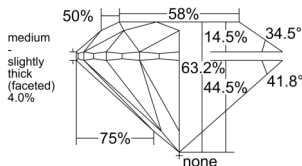

GIA®

FACSIMILE

GIA REPORT 2536563974

Verify this report at GIA.edu

GIA NATURAL DIAMOND DOSSIER®

October 15, 2025
GIA Report Number 2536563974
Shape and Cutting Style ..... Round Brilliant
Measurements ..... 5.61 - 5.64 x 3.55 mm

GRADING RESULTS

Carat Weight ..... 0.70 carat
Color Grade I
Clarity Grade VS1
Cut Grade ..... Excellent

ADDITIONAL GRADING INFORMATION

Polish ..... Excellent
Symmetry ..... Excellent
Fluorescence ..... None
Clarity Characteristics ..... Cloud, Indented Natural
Inscription(s): GIA 2536563974

PROPORTIONS

Profile to actual proportions

GRADING SCALES

GIA COLOR SCALE

COLOURESS	D
	E
	F
	G
	H
	I
	J
NEAR COLOURESS	K
	L
FAIN	M
	N
	O
	P
	Q
VERY LIGHT	R
	S
	T
	U
	V
	W
	X
	Y
LIGHT	Z

GIA CLARITY SCALE

FLAWLESS	VERY VERY SLIGHTLY INCLUDED	VS₁	
			VS₂
INTERNALLY FLAWLESS	VERY SLIGHTLY INCLUDED	SI₁	
		SI₂	
VERY SLIGHTLY INCLUDED	INCLUDED	I₁	
		I₂	
		I₃	

GIA CUT SCALE

EXCELLENT
VERY GOOD
GOOD
FAIR
POOR