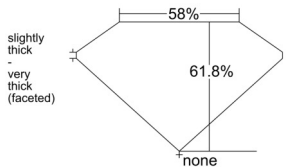

GIA®

FACSIMILE

GIA REPORT 2536577992

Verify this report at GIA.edu

GIA NATURAL DIAMOND DOSSIER®

September 29, 2025
GIA Report Number 2536577992
Shape and Cutting Style ..... Pear Brilliant
Measurements ..... 6.36 x 4.21 x 2.61 mm

GRADING RESULTS

Carat Weight ..... 0.41 carat
Color Grade ..... D
Clarity Grade VS2

ADDITIONAL GRADING INFORMATION

Polish ..... Very Good
Symmetry ..... Very Good
Fluorescence ..... Faint
Clarity Characteristics ..... Crystal
Inscription(s): GIA 2536577992

PROPORTIONS

Profile not to actual proportions

GRADING SCALES

GIA COLOR SCALE		GIA CLARITY SCALE		
NEAR COLORLESS	D	VERY VERY SLIGHTLY INCLUDED	FLAWLESS	
	E		INTERNALLY FLAWLESS	
	F		VVS₁	
	FANT	G	VERY SLIGHTLY INCLUDED	VVS₂
		H		VS₁
		I	SLIGHTLY INCLUDED	VS₂
		J		SI₁
	LIGHT	K	INCLUDED	SI₂
		L		I₁
		M		I₂
N		NOT GRADED	I₃	
O				
P				
Q				
R				
S				
T				
U				
V				
W				
X				
Y				
Z