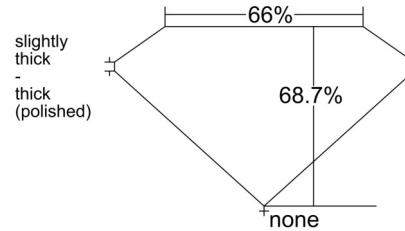

GIA NATURAL DIAMOND GRADING REPORT

October 01, 2025
GIA Report Number 2536595429
Shape and Cutting Style Square Emerald Cut
Measurements 7.39 x 7.29 x 5.01 mm

GRADING RESULTS

Carat Weight 2.51 carat
Color Grade J
Clarity Grade S11

ADDITIONAL GRADING INFORMATION

Polish Excellent
Symmetry Excellent
Fluorescence None
Inscription(s): GIA 2536595429

Comments: Clouds are not shown. Pinpoints are not shown.

PROPORTIONS

Profile not to actual proportions

CLARITY CHARACTERISTICS

KEY TO SYMBOLS*

- Crystal
- ~ Feather
- ^ Natural

* Red symbols denote internal characteristics (inclusions). Green or black symbols denote external characteristics (blemishes). Diagram is an approximate representation of the diamond, and symbols shown indicate type, position, and approximate size of clarity characteristics. All clarity characteristics may not be shown. Details of finish are not shown.