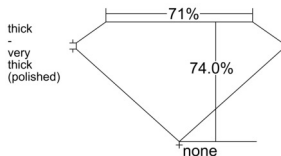

GIA®

FACSIMILE

GIA REPORT 2536655304

Verify this report at GIA.edu

GIA NATURAL DIAMOND DOSSIER®

October 07, 2025
GIA Report Number 2536655304
Shape and Cutting Style ..... Square Modified Brilliant
Measurements ..... 4.63 x 4.55 x 3.36 mm

GRADING RESULTS

Carat Weight ..... 0.61 carat
Color Grade ..... G
Clarity Grade VVS2

ADDITIONAL GRADING INFORMATION

Polish ..... Very Good
Symmetry ..... Excellent
Fluorescence ..... Faint
Clarity Characteristics ..... Feather, Pinpoint
Inscription(s): GIA 2536655304

PROPORTIONS

Profile not to actual proportions

GRADING SCALES

GIA COLOR SCALE		GIA CLARITY SCALE			
COLORLESS	D	VERY VERY SLIGHTLY INCLUDED	FLAWLESS		
	E		INTERNALLY FLAWLESS		
	F	VERY SLIGHTLY INCLUDED	VVS₁		
	G		VVS₂		
	H		VS₁		
	NEAR COLORLESS	I	SLIGHTLY INCLUDED	VS₂	
		J		SI₁	
		FAINT	K	INCLUDED	SI₂
			L		I₁
			M		I₂
VERT LIGHT	N	LIGHT	I₃		
	O				
	P				
	Q				
	R				
	S				
	T				
LIGHT	U				
	V				
	W				
	X				
Y					
Z