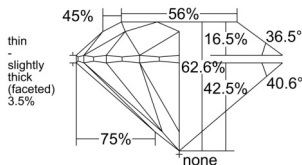

GIA®

FACSIMILE

GIA REPORT 2536658727

Verify this report at GIA.edu

GIA NATURAL DIAMOND DOSSIER®

October 13, 2025
GIA Report Number 2536658727
Shape and Cutting Style ..... Round Brilliant
Measurements ..... 5.66 - 5.69 x 3.55 mm

GRADING RESULTS

Carat Weight ..... 0.71 carat
Color Grade ..... F
Clarity Grade VS1
Cut Grade ..... Excellent

ADDITIONAL GRADING INFORMATION

Polish ..... Excellent
Symmetry ..... Excellent
Fluorescence ..... Faint
Clarity Characteristics ..... Cloud, Needle
Inscription(s): GIA 2536658727

PROPORTIONS

GRADING SCALES

GIA COLOR SCALE

COLORESS	D
	E
	F
	G
	H
	I
	J
NEAR COLORESS	K
	L
FAIN	M
	N
	O
	P
	Q
	R
	S
	T
	U
	V
	W
	X
	Y
LIGHT	Z

GIA CLARITY SCALE

FLAWLESS	VERY VERY SLIGHTLY INCLUDED	VS₁	VS₂	VS₁	VS₂	SL₁	SL₂	I₁	I₂	I₃	
											FLAWLESS
INTERNALLY FLAWLESS	VERY SLIGHTLY INCLUDED										

GIA CUT SCALE

EXCELLENT
VERY GOOD
GOOD
FAIR
POOR