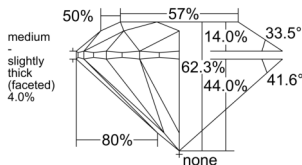

GIA®

FACSIMILE

GIA REPORT 2536659081

Verify this report at GIA.edu

GIA NATURAL DIAMOND DOSSIER®

October 07, 2025
GIA Report Number 2536659081
Shape and Cutting Style ..... Round Brilliant
Measurements ..... 3.64 - 3.66 x 2.28 mm

GRADING RESULTS

Carat Weight ..... 0.18 carat
Color Grade ..... H
Clarity Grade VS1
Cut Grade ..... Excellent

ADDITIONAL GRADING INFORMATION

Polish ..... Excellent
Symmetry ..... Excellent
Fluorescence ..... None
Clarity Characteristics..... Needle, Feather, Pinpoint
Inscription(s): GIA 2536659081

PROPORTIONS

Profile to actual proportions