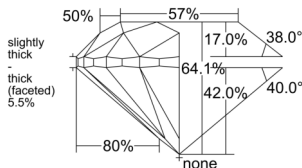

GIA®

FACSIMILE

GIA REPORT 2536663876

Verify this report at GIA.edu

GIA NATURAL DIAMOND DOSSIER®

October 08, 2025
GIA Report Number 2536663876
Shape and Cutting Style ..... Round Brilliant
Measurements ..... 4.81 - 4.85 x 3.10 mm

GRADING RESULTS

Carat Weight ..... 0.46 carat
Color Grade ..... F
Clarity Grade VS2
Cut Grade ..... Very Good

ADDITIONAL GRADING INFORMATION

Polish ..... Excellent
Symmetry ..... Excellent
Fluorescence ..... Faint
Clarity Characteristics ..... Cloud
Inscription(s): GIA 2536663876

PROPORTIONS

Profile to actual proportions

GRADING SCALES

GIA COLOR SCALE

COLORLESS	D
	E
	F
	G
	H
	I
	J
NEAR COLORLESS	K
	L
Faint	M
	N
	O
	P
Very Light	Q
	R
	S
	T
	U
	V
Light	W
	X
	Y
	Z

GIA CLARITY SCALE

FLAWLESS	VERY VERY SLIGHTLY INCLUDED	VS₁	VS₂	VS₁	SI₁	SI₂	I₁	I₂	I₃					
										FLAWLESS	INTERNALLY FLAWLESS	VERY SLIGHTLY INCLUDED	SLIGHTLY INCLUDED	INCLUDED

GIA CUT SCALE

EXCELLENT
VERY GOOD
GOOD
FAIR
POOR