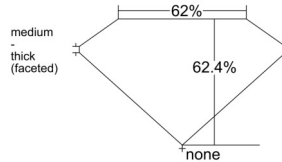

GIA®

FACSIMILE

GIA REPORT 2536673513

Verify this report at GIA.edu

GIA NATURAL DIAMOND DOSSIER®

October 08, 2025
GIA Report Number 2536673513
Shape and Cutting Style ..... Pear Brilliant
Measurements ..... 5.83 x 3.76 x 2.34 mm

GRADING RESULTS

Carat Weight ..... 0.31 carat
Color Grade ..... D
Clarity Grade VS1

ADDITIONAL GRADING INFORMATION

Polish ..... Very Good
Symmetry ..... Very Good
Fluorescence ..... None
Clarity Characteristics ..... Crystal, Pinpoint
Inscription(s): GIA 2536673513

PROPORTIONS

Profile not to actual proportions

GRADING SCALES

GIA COLOR SCALE		GIA CLARITY SCALE			
COLORLESS	D	VERY VERY SLIGHTLY INCLUDED	FLAWLESS		
	E		INTERNALLY FLAWLESS		
	F	VERY SLIGHTLY INCLUDED	VVS₁		
	G		VVS₂		
	H		VS₁		
	NEAR COLORLESS	I	SLIGHTLY INCLUDED	VS₂	
		J		SI₁	
		FAINT	K	INCLUDED	SI₂
			L		I₁
			M		I₂
VERT LIGHT	N	INCLUDED	I₃		
	O				
	P				
	Q				
	R				
LIGHT	S				
	T				
	U				
	V				
	W				
	X				
	Y				
	Z