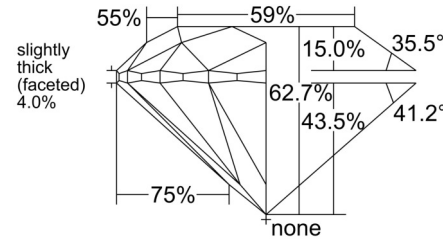

GIA NATURAL DIAMOND GRADING REPORT

 October 08, 2025
 GIA Report Number 2536674114
 Shape and Cutting Style Round Brilliant
 Measurements 7.23 - 7.27 x 4.54 mm

GRADING RESULTS

 Carat Weight 1.50 carat
 Color Grade J
 Clarity Grade VS2
 Cut Grade Excellent

Profile to actual proportions

CLARITY CHARACTERISTICS

KEY TO SYMBOLS*

-  Cloud
-  Crystal
-  Indented Natural
-  Needle

* Red symbols denote internal characteristics (inclusions). Green or black symbols denote external characteristics (blemishes). Diagram is an approximate representation of the diamond, and symbols shown indicate type, position, and approximate size of clarity characteristics. All clarity characteristics may not be shown. Details of finish are not shown.