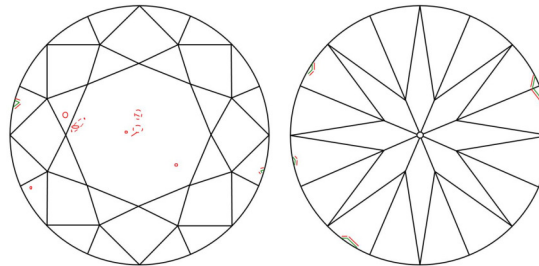

GIA NATURAL DIAMOND GRADING REPORT

 October 08, 2025
 GIA Report Number 2536674114
 Shape and Cutting Style Round Brilliant
 Measurements 7.23 - 7.27 x 4.54 mm

GRADING RESULTS

 Carat Weight 1.50 carat
 Color Grade J
 Clarity Grade VS2
 Cut Grade Excellent

Profile to actual proportions

CLARITY CHARACTERISTICS

KEY TO SYMBOLS*

-  Cloud
-  Crystal
-  Indented Natural
-  Needle

* Red symbols denote internal characteristics (inclusions). Green or black symbols denote external characteristics (blemishes). Diagram is an approximate representation of the diamond, and symbols shown indicate type, position, and approximate size of clarity characteristics. All clarity characteristics may not be shown. Details of finish are not shown.