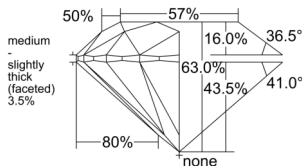

GIA®

FACSIMILE

GIA REPORT 2536748604

Verify this report at GIA.edu

GIA NATURAL DIAMOND DOSSIER®

October 15, 2025
GIA Report Number 2536748604
Shape and Cutting Style ..... Round Brilliant
Measurements ..... 5.61 - 5.66 x 3.55 mm

GRADING RESULTS

Carat Weight ..... 0.70 carat
Color Grade ..... G
Clarity Grade VS1
Cut Grade ..... Excellent

ADDITIONAL GRADING INFORMATION

Polish ..... Excellent
Symmetry ..... Excellent
Fluorescence ..... None
Clarity Characteristics..... Crystal, Cloud, Needle, Pinpoint
Inscription(s): GIA 2536748604

PROPORTIONS

GRADING SCALES

GIA COLOR SCALE

COLORLESS	D
	E
	F
	G
	H
	I
	J
NEAR COLORLESS	K
	L
FAIN	M
	N
	O
	P
VERY LIGHT	Q
	R
	S
	T
	U
	V
	W
	X
	Y
LIGHT	Z

GIA CLARITY SCALE

FLAWLESS	INTERNAL FLAWLESS	
		FLAWLESS
VERY VERY SLIGHTLY INCLUDED	VVS₁	
	VVS₂	
VERY SLIGHTLY INCLUDED	VS₁	
	VS₂	
SLIGHTLY INCLUDED	SI₁	
	SI₂	
INCLUDED	I₁	
	I₂	
	I₃	

GIA CUT SCALE

EXCELLENT
VERY GOOD
GOOD
FAIR
POOR